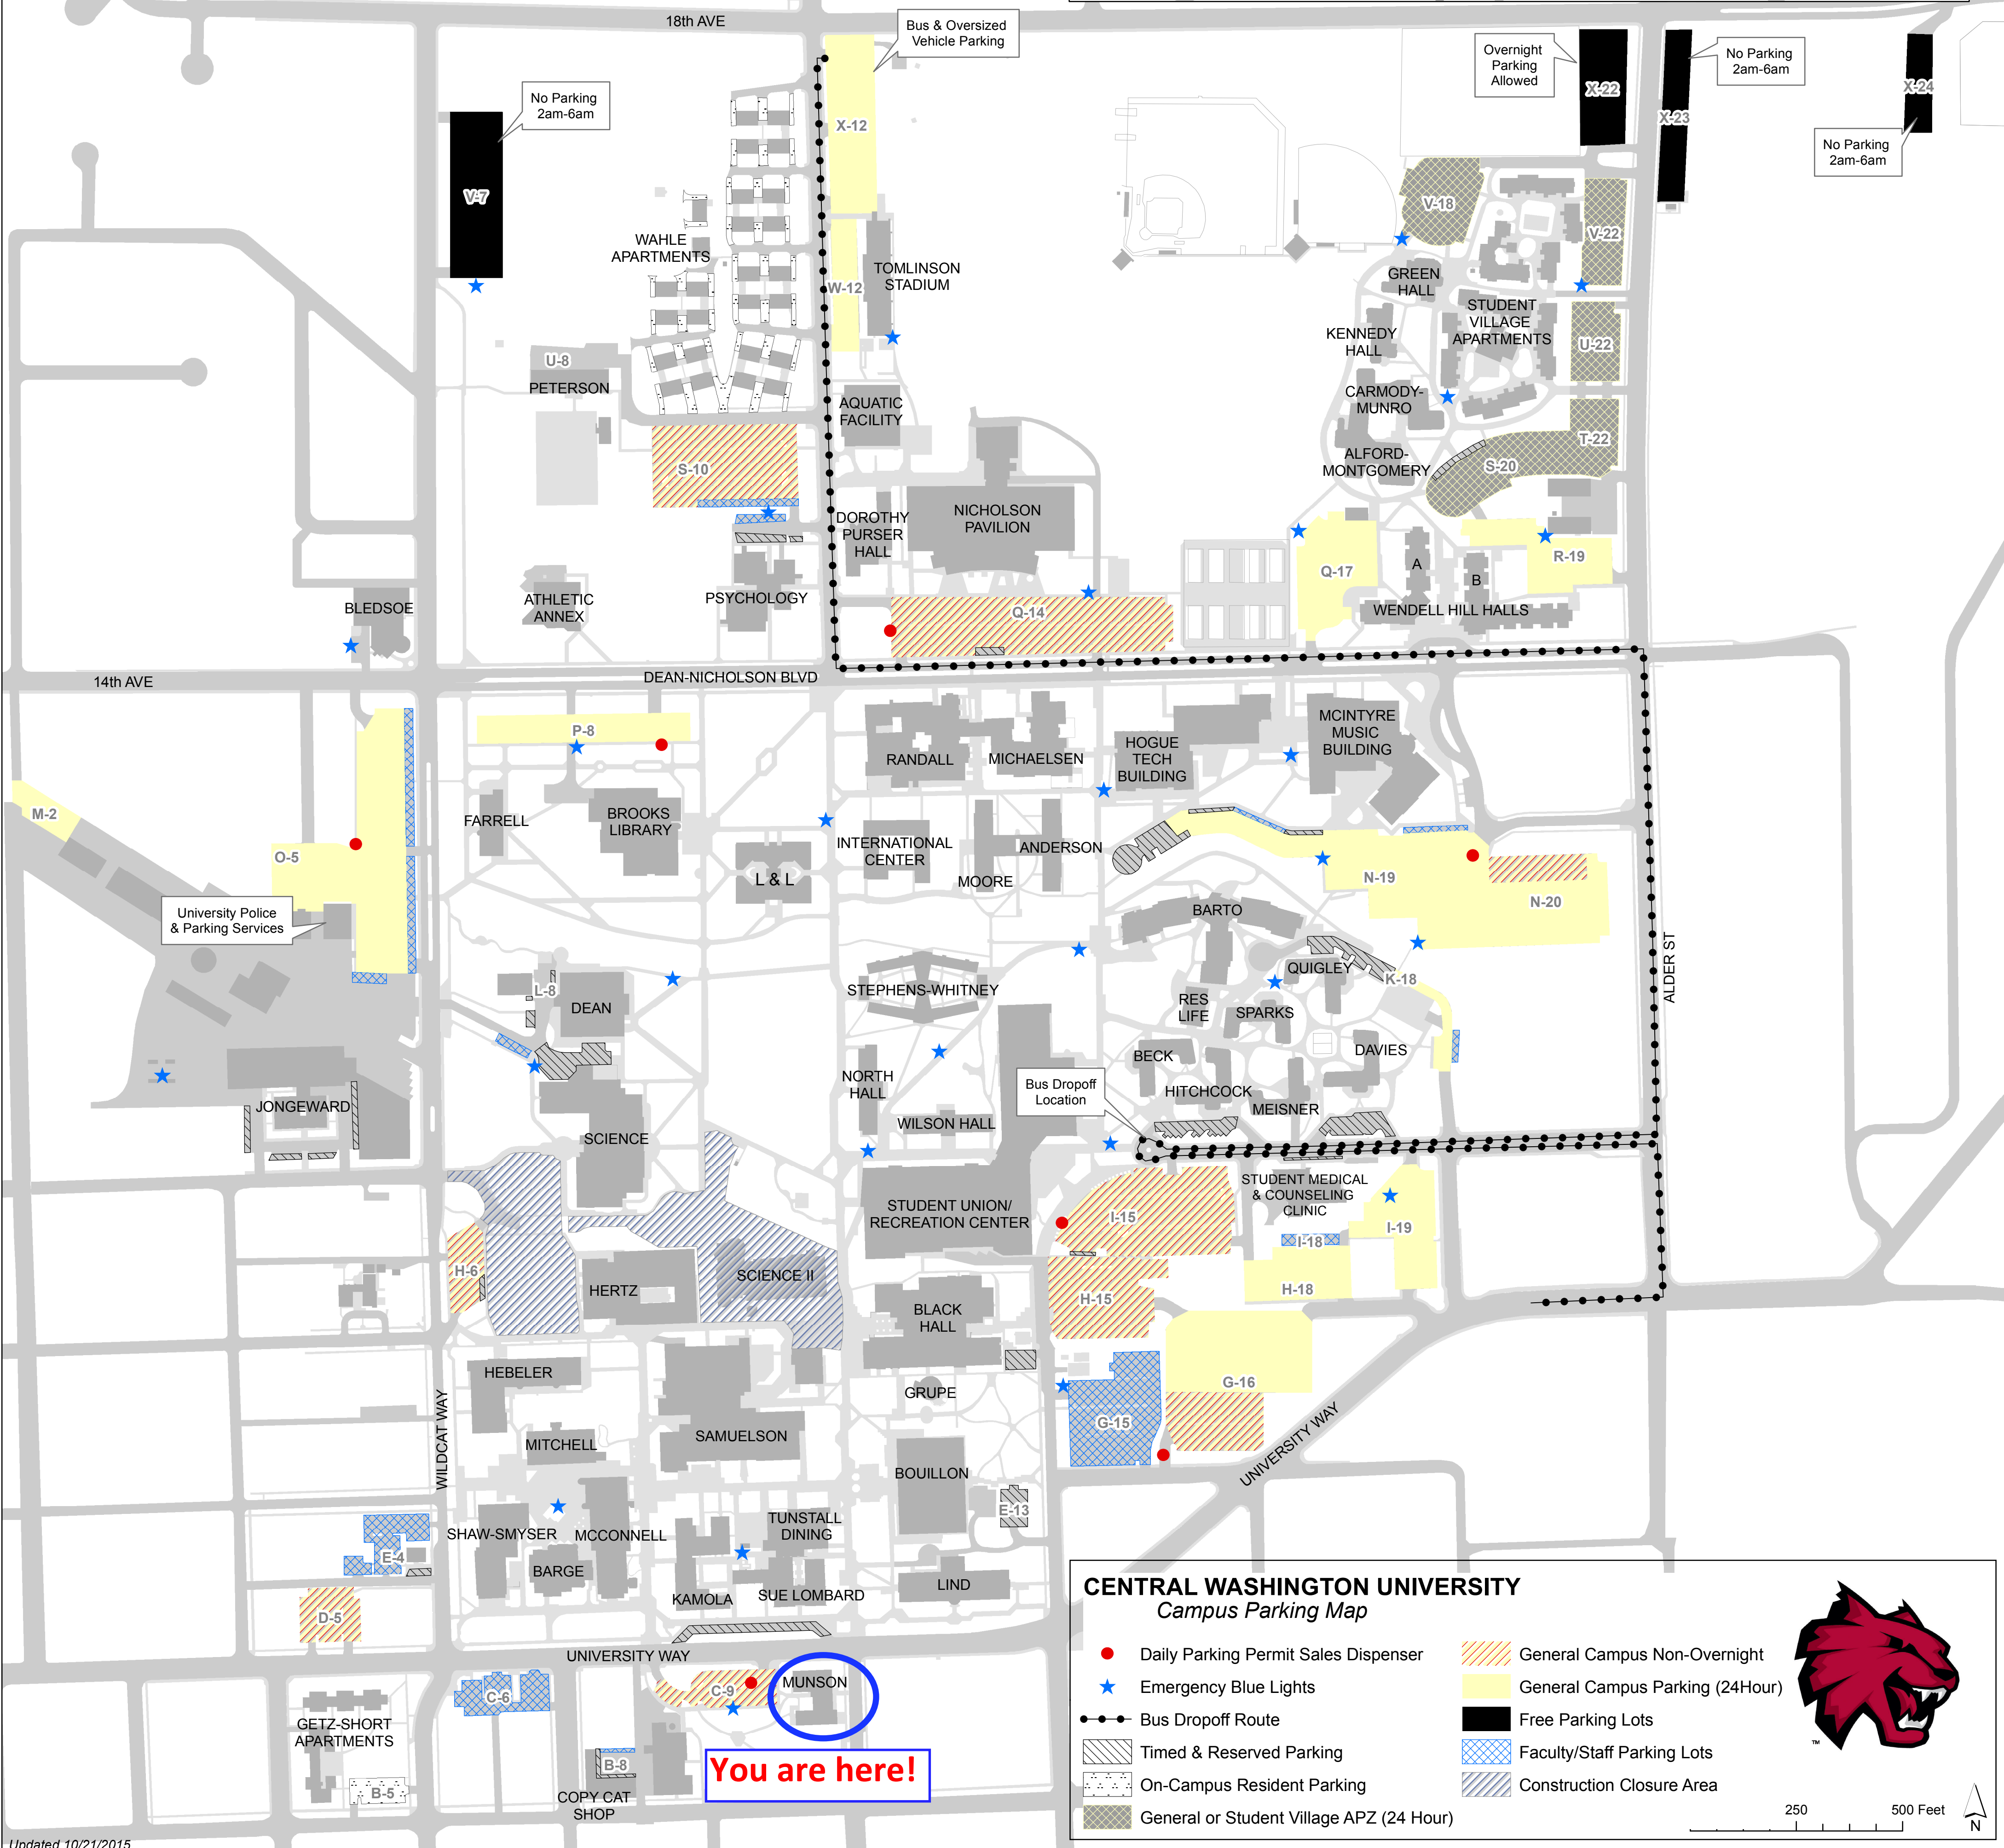

Central Washington University

**CENTRAL WASHINGTON UNIVERSITY**  
*Campus Parking Map*

Daily Parking Permit Sales Dispenser	General Campus Non-Overnight
Emergency Blue Lights	General Campus Parking (24Hour)
Bus Dropoff Route	Free Parking Lots
Timed & Reserved Parking	Faculty/Staff Parking Lots
On-Campus Resident Parking	Construction Closure Area
General or Student Village APZ (24 Hour)	

250 500 Feet

North arrow

You are here!