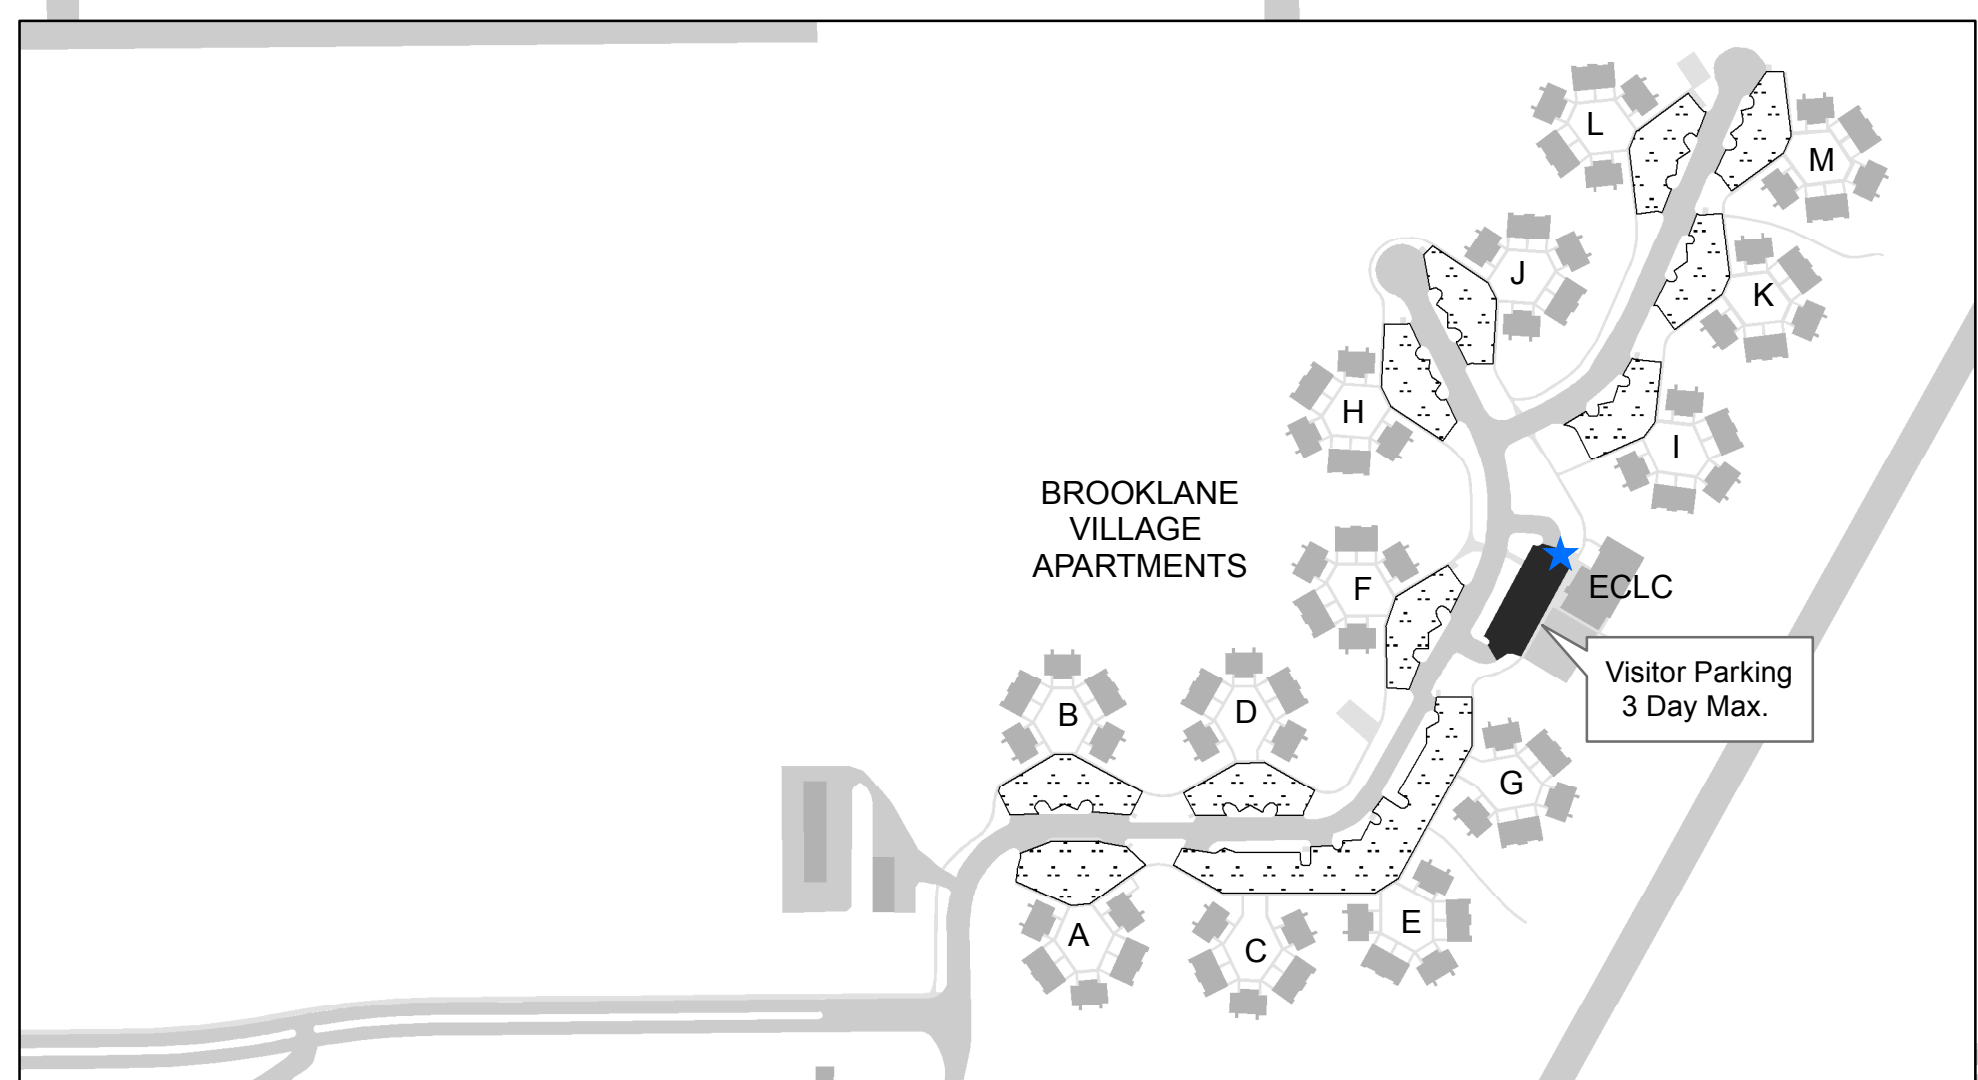

Central Washington University

**CENTRAL WASHINGTON UNIVERSITY**  
*Campus Parking Map*

Daily Parking Permit Sales Dispenser	General Campus Non-Overnight
Emergency Blue Lights	General Campus Parking (24Hour)
Bus Dropoff Route	Free Parking Lots
Timed & Reserved Parking	Faculty/Staff Parking Lots
On-Campus Resident Parking	Construction Closure Area
General or Student Village APZ (24 Hour)	

250 500 Feet

North arrow

You are here!